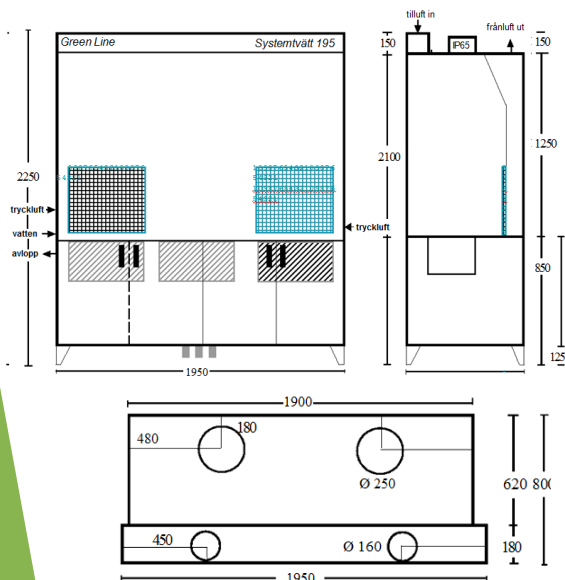

Technical Data

Size (BXDXH): 1950x800x2250 mm
 Exhaust air req: 4100 m³/h
 Exhaust air dimension: 2x250 mm
 Supply air req: 700 m³/h
 Supply air dimension: 2x160 mm

Art no: 2-3195 R2HDA
 Description: Green Line System 195